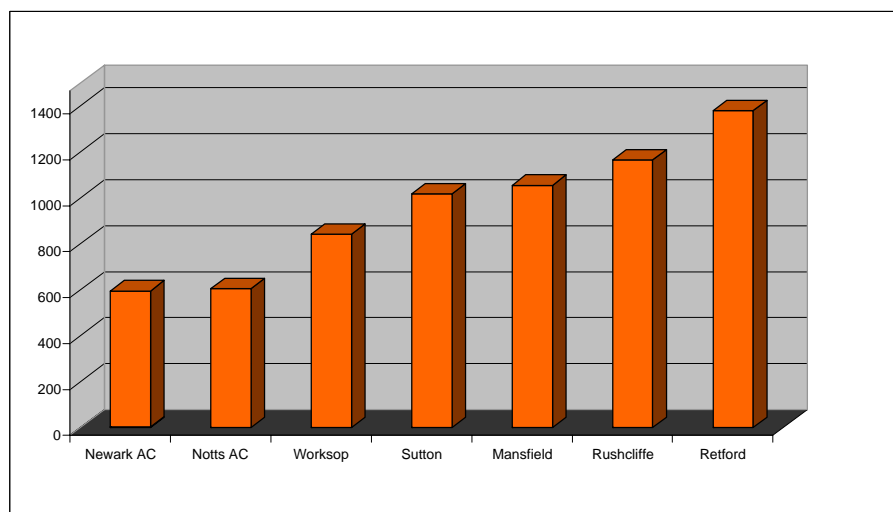

Notts Mini League Cross Country

Grove Leisure Centre (Balderton)

Sunday 24th March 2013

index of pages

1. 1 Chart showing overall Scores and dates
2. 2 U11 Girls results
3. 3 U11 Boys Results
4. 4 U13 Girls results
5. 5 U13 Boys Results
6. 6 U15 Girls results
7. 7 U15 Boys Results
8. 8 Tables showing the overall years scores for clubs and Age groups
9. 9 Tables showing the overall years scores for clubs and individual awards

Overall Results after match 5

	Club	Points
1st	Newark AC	593
2nd	Notts AC	606
3rd	Worksop Harriers	842
4th	Sutton Harriers	1017
5th	Mansfield Harriers	1055
6th	Rushcliffe AC	1165
7th	Retford AC	1380

Results this Match

	Club	Points
1st	Newark AC	89
2nd	Notts AC	133
3rd	Worksop Harriers	203
4th	Retford AC	290
5th	Rushcliffe AC	324
6th	Sutton Harriers	330
7th	Mansfield Harriers	350

Overall results Graph

remember the winning team is the one with the lowest points.

Details of the Events 2012 -2013

1	Sunday 21st October 2012	Notts Mini League Cross Country 1	Ashfield School-Kirkby in Ashfield Sutton
2	Sunday 25th November 2012	Notts Mini League Cross Country 2	Kings Park Retford (Cancelled Floods) Retford
3	Sunday 16th December 2012	Notts Mini League Cross Country 3	Worksop College Worksop
4	Sunday 10th February 2013	Notts Mini League Cross Country 4	Rushcliffe Country Park Rushcliffe
5	Sunday 24th March 2013	Notts Mini League Cross Country 5	Grove Leisure Centre (Balderton) Newark